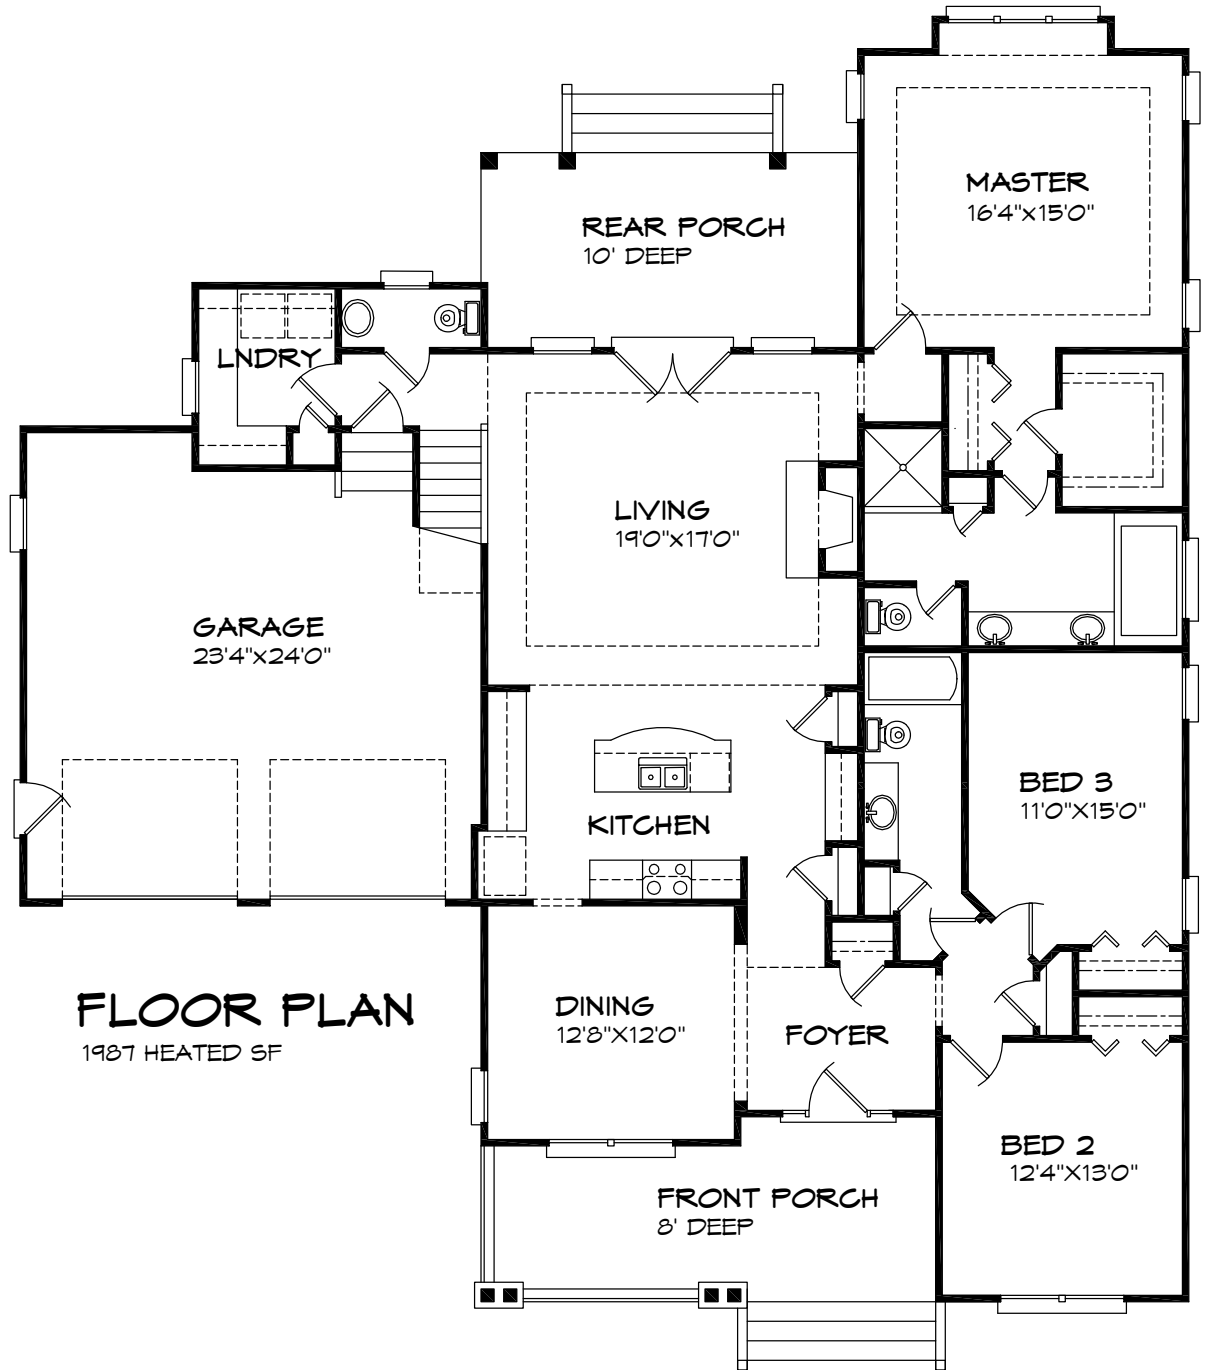

**BONUS ROOM**

412 HEATED SF

**FLOOR PLAN**

1987 HEATED SF

**Sheffield**  
 plan number sdc70