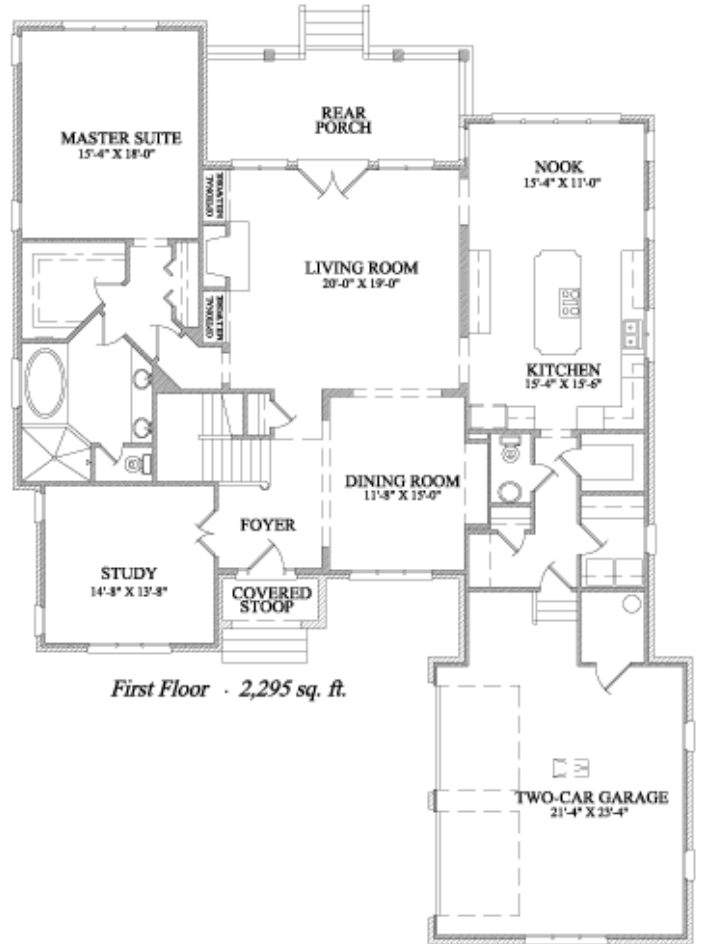

Second Floor - 1,213 sq. ft.

First Floor - 2,295 sq. ft.

"The Normandy" - 3,508 sq. ft. total